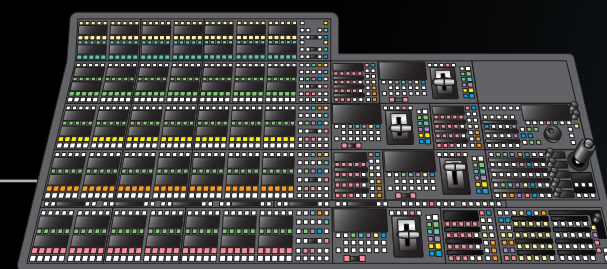

Produce

NEW! Trinix NXT Multiviewer

3D Display

ClipStore K2 Summit™ K2 Solo™

Kayenne

Publish

MediaFUSE® FX Live-to-Web Highlight Clip or Montage

Record and Replay