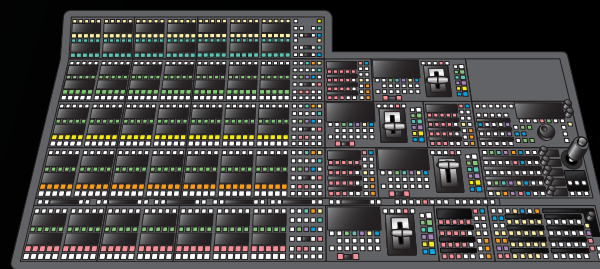

GeckoFlex™ Signal Processing

Router Control

ClipStore

NEW! LDK Connect

Trinix™ NXT SD/HD/3G Router

KAYENNE

Produce

NEW! Trinix NXT Multiviewer