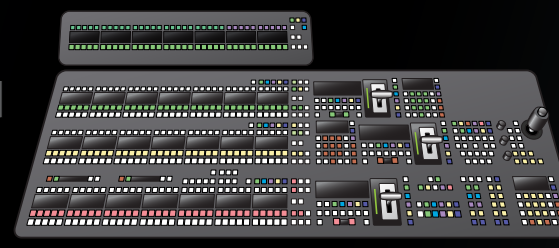

NEW! LDK Connect

ClipStore

T2™ iDDR

NEW! Trinix NXT Multiviewer

NEW! Karrera™ Video Production Center

NEW! Trinix NXT Multiviewer

NEW! Kayenne™ Video Production Center

Publish