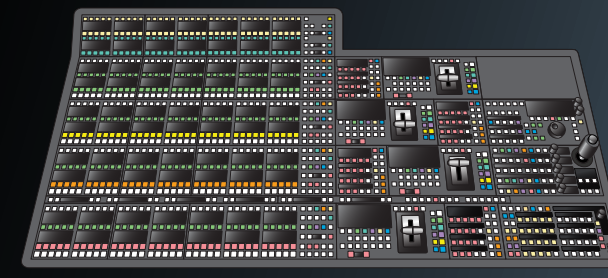

NEW! LDK Connect

ClipStore

T2™ iDDR

NEW! Trinix NXT Multiviewer

NEW! Karrera™ Video Production Center

NEW! Trinix NXT Multiviewer

NEW! Kayenne™ Video Production Center

Publish