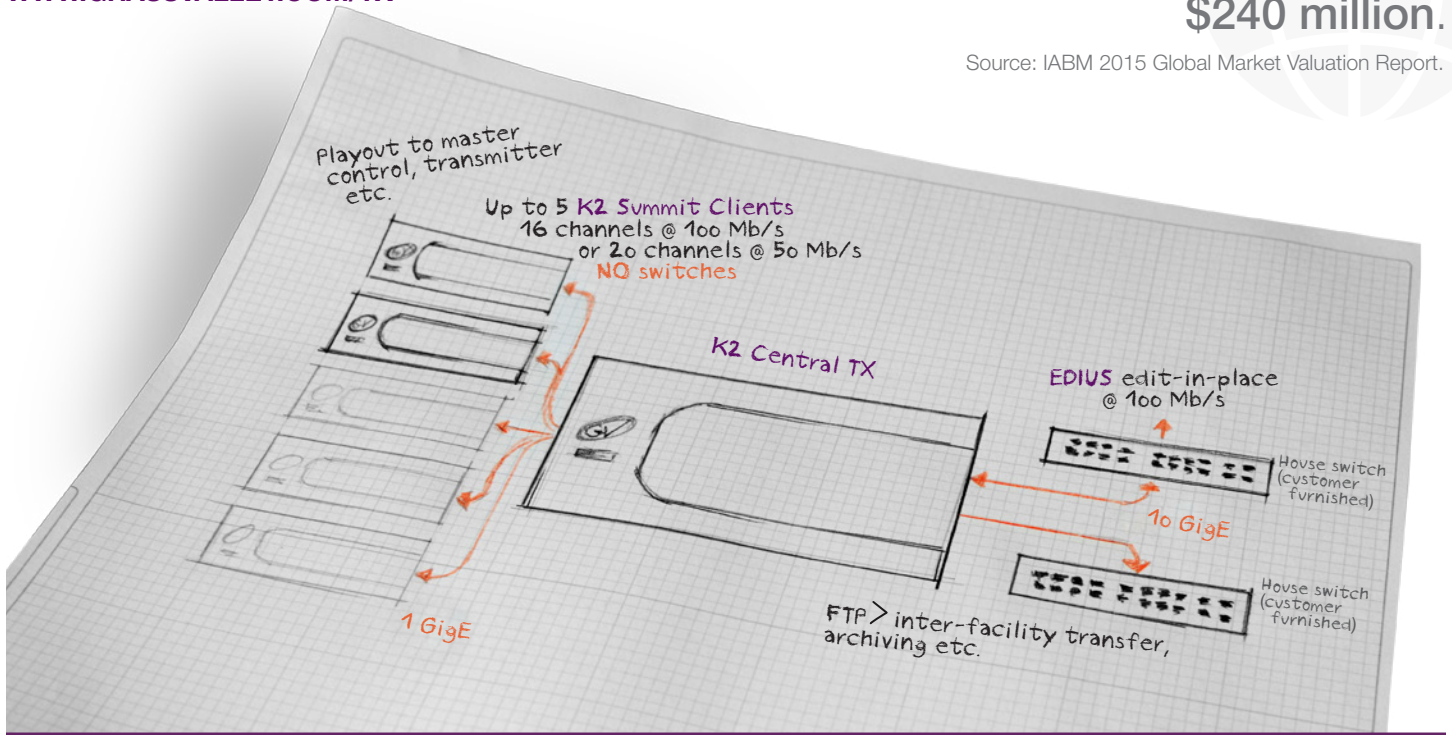

And because K2 Central TX combines the network switch, the file system manager and the primary storage chassis all in one compact, pre-configured 4RU unit, it is a truly plug-and-play, broadcast-grade appliance. That means you save time and money on commissioning and installation, AND you still get the superior performance and proven reliability for which Grass Valley is renowned.

Installing K2 Central TX into legacy play-to-air storage and server systems could not be easier, because it is supported by all major automation providers (including Pebble Beach Systems, Crispin, Florical Systems and Aveco) and third-party storage products (NetApp and Isilon). This means you can accomplish your switchover with minimal disruption to operations.

K2 Central TX. Plug and play performance to give you total flexibility.

WWW.GRASSVALLEY.COM/TX

K2 Client-Channel/EDIUS Configuration Guide

No. K2 Clients	No. K2 Channels	No. EDIUS Seats
4/5	16 (100 Mb/s) / 20 (50 Mb/s)	2
4	16 (100 Mb/s)	3
3	12 (100 Mb/s)	4
2	8 (100 Mb/s)	5
1	4 (100 Mb/s)	6
0	0	7

The worldwide market for discrete playout servers in 2014 was **$240 million.**

Source: IABM 2015 Global Market Valuation Report.

100 Mb/s
BITRATE

UP TO

16*

CHANNELS

*OR UP TO 20 CHANNELS AT 50 MB/S

MORE THAN

800 HOURS

GVB-1-0125B-EN-PS

WWW.GRASSVALLEY.COM

Join the Conversation at **GrassValleyLive** on Facebook, Twitter, YouTube and **Grass Valley - A Belden Brand** on LinkedIn.

Belden, Belden Sending All The Right Signals and the Belden logo are trademarks or registered trademarks of Belden Inc. or its affiliated companies in the United States and other jurisdictions. Grass Valley and K2 Central are trademarks or registered trademarks of Grass Valley, Belden Inc., Grass Valley and other parties may also have trademark rights in other terms used herein.

Copyright © 2015 Grass Valley. All rights reserved.