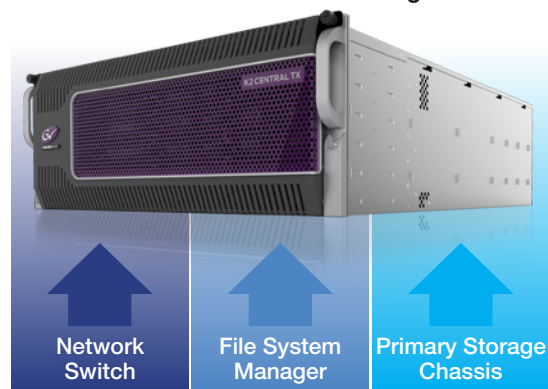

As a media organization, you will often need to create, as well as play out content. Yet, when considering storage solutions for discrete playout you are faced with limited options:

- If cost is the main consideration, you can use the non-shareable, non-expandable storage in the playout server. If you want to share that storage, or perhaps expand it at a later date, then you have to build a SAN, which can be complex to install, manage and maintain.
- If your channel requirements are small and you know that they will remain the same, with no need to grow, then you are typically left with the option of purchasing a system that is too large for your operation.

Now there is a new option. K2 Central TX. This new, high performance shared storage solution from Grass Valley, a Belden brand, maximizes your return on investment by keeping all your storage options flexible, from production to playout.

K2 Central TX's unique ability to bridge these two environments means that you can mix formats, frame-accurately, on the fly. It also means that you can accept content from all leading NLEs, including our own EDIUS editor, which can be directly attached to the K2 Central shared storage unit.

Now the media you need, whenever you need it, is readily available in one centralized storage location, with the ability to backup your media using traditional backup tools.

What's in K2 Central TX Shared Storage

Key Features at a Glance

- Simple to install and configure
- Available in three usable storage capacities - 20 TB, 40 TB and 60 TB
- Small footprint takes up less rack space and consumes less power
- Large storage capabilities:
  - K2 Central TX: more than 800 hours at 100 Mb/s
  - K2 Summit 3G Transmission Client: up to 156 hours at 100 Mb/s v