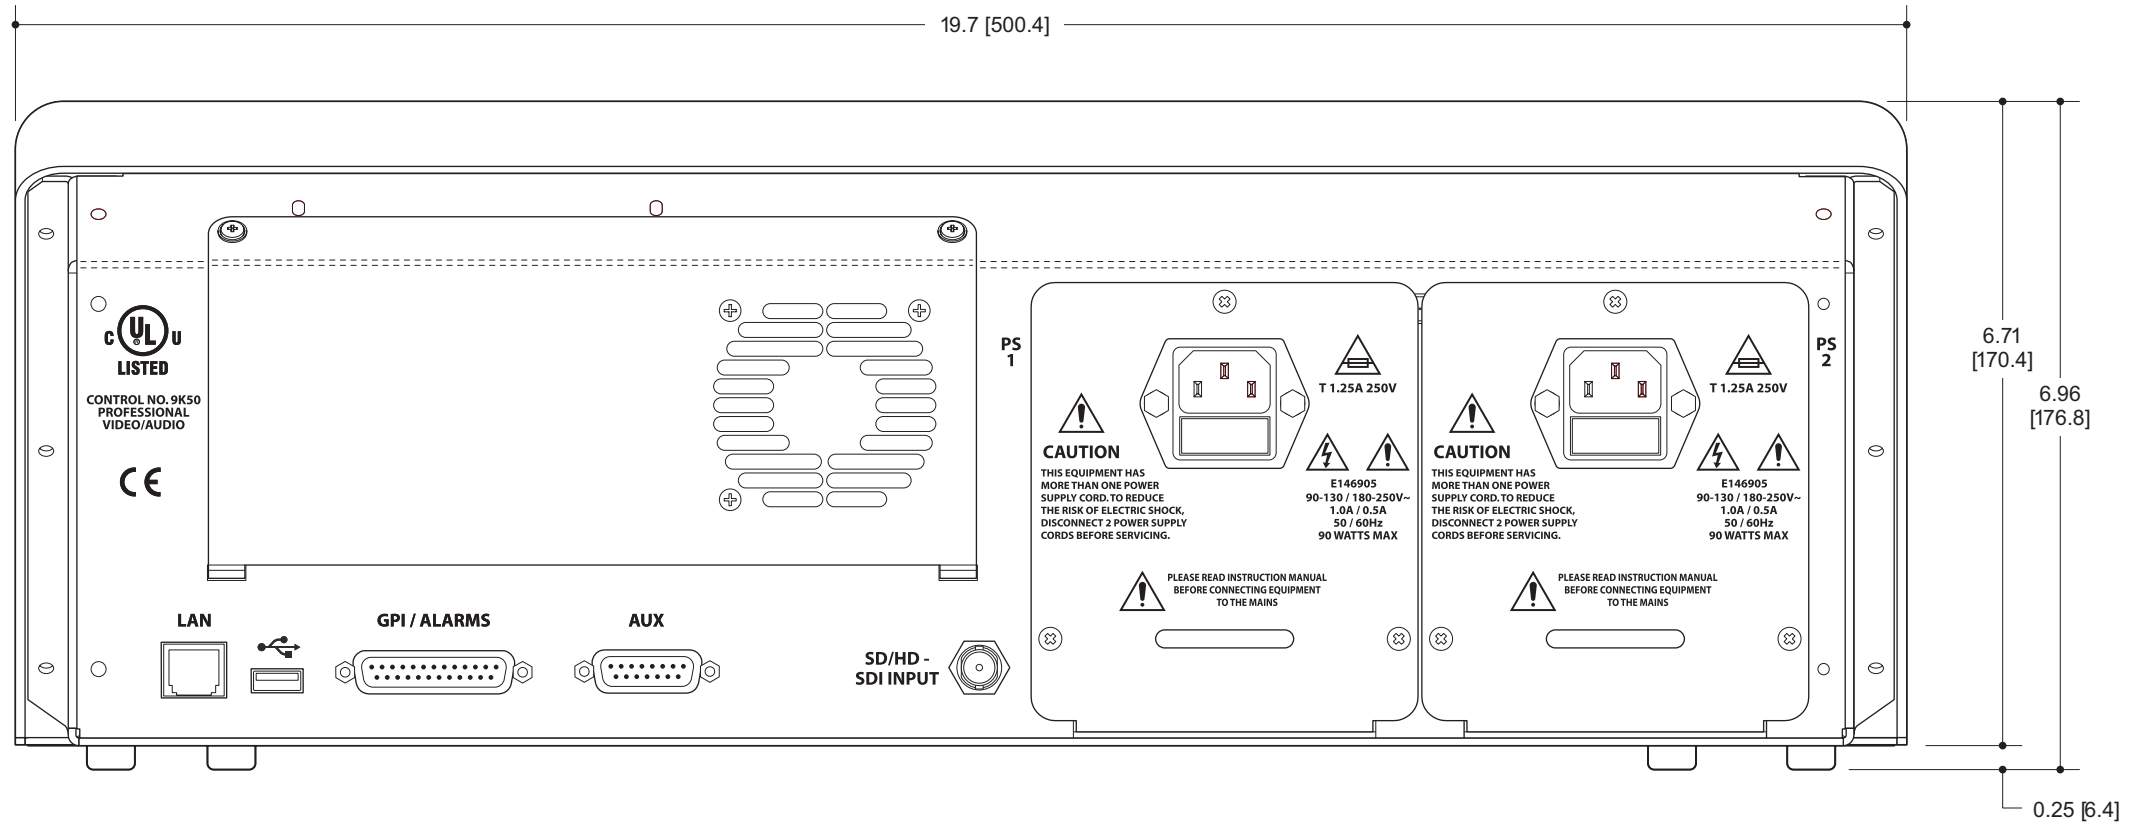

**Miranda  
iMC-Panel-200**

Top View  
Scale: 50%  
25 Mar 2011

**Miranda**  
**iMC-Panel-200**  
 Right Side  
 Scale: 50%  
 25 Mar 2011

**Miranda  
iMC-Panel-200**  
Rear View  
Scale: 50%  
25 Mar 2011