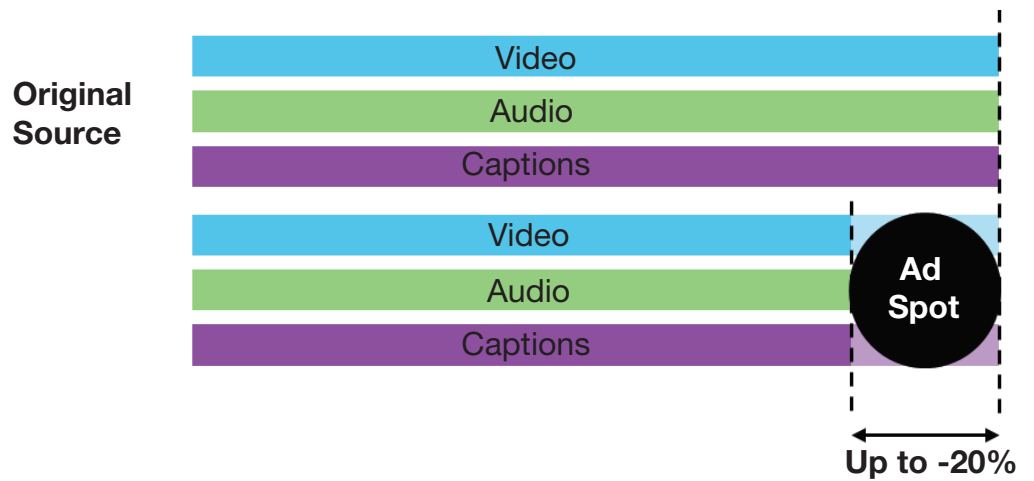

Kronos File

Delivering Faultless Media Retiming — In Software

Kronos File is an unparalleled media retiming solution, enabling run time adjustments of file-based assets with no perceivable quality difference. Offering the very best in motion-compensated image performance and the finest quality audio pitch correction for run time changes of up to $\pm 20\%$.

Kronos File is Grass Valley, a Belden Brand's, Emmy® award-winning image processing expertise in a software package. It runs on commodity IT equipment to deliver picture perfect quality first time, every time.

Maximize on ad spots and air spots to promote other programs and retime content for international markets.