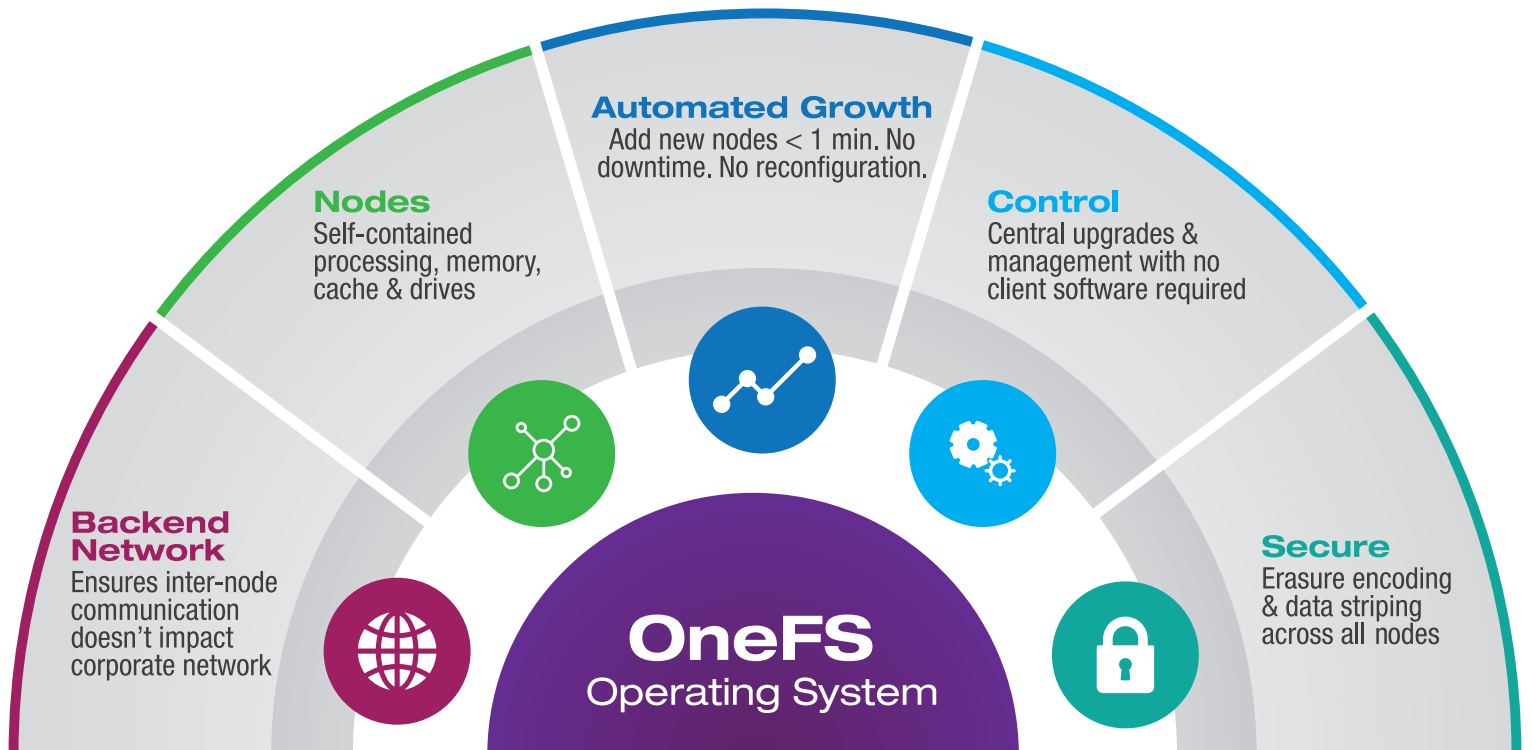

# GV AMS Pro

## Network Attached Storage

GV AMS Pro is Grass Valley's advanced media storage solution for medium- to large-size media & entertainment (M&E) companies who are rapidly growing their media assets and looking to future-proof their storage needs as 4K, UHD and 8K appear on the horizon.

**Advanced:** The advanced OneFS operating system provides complete control over access, capacity, performance, migration, leveling, archiving and security. The private backend network ensures inter-node communication does not impact the corporate LAN.

**Scalable:** GV AMS Pro scales linearly. Every node adds processing, memory, cache and storage so the overall solution is additive and independent. Each node can then be used to load-level, archive or remove hot-spots in this scale-out solution.